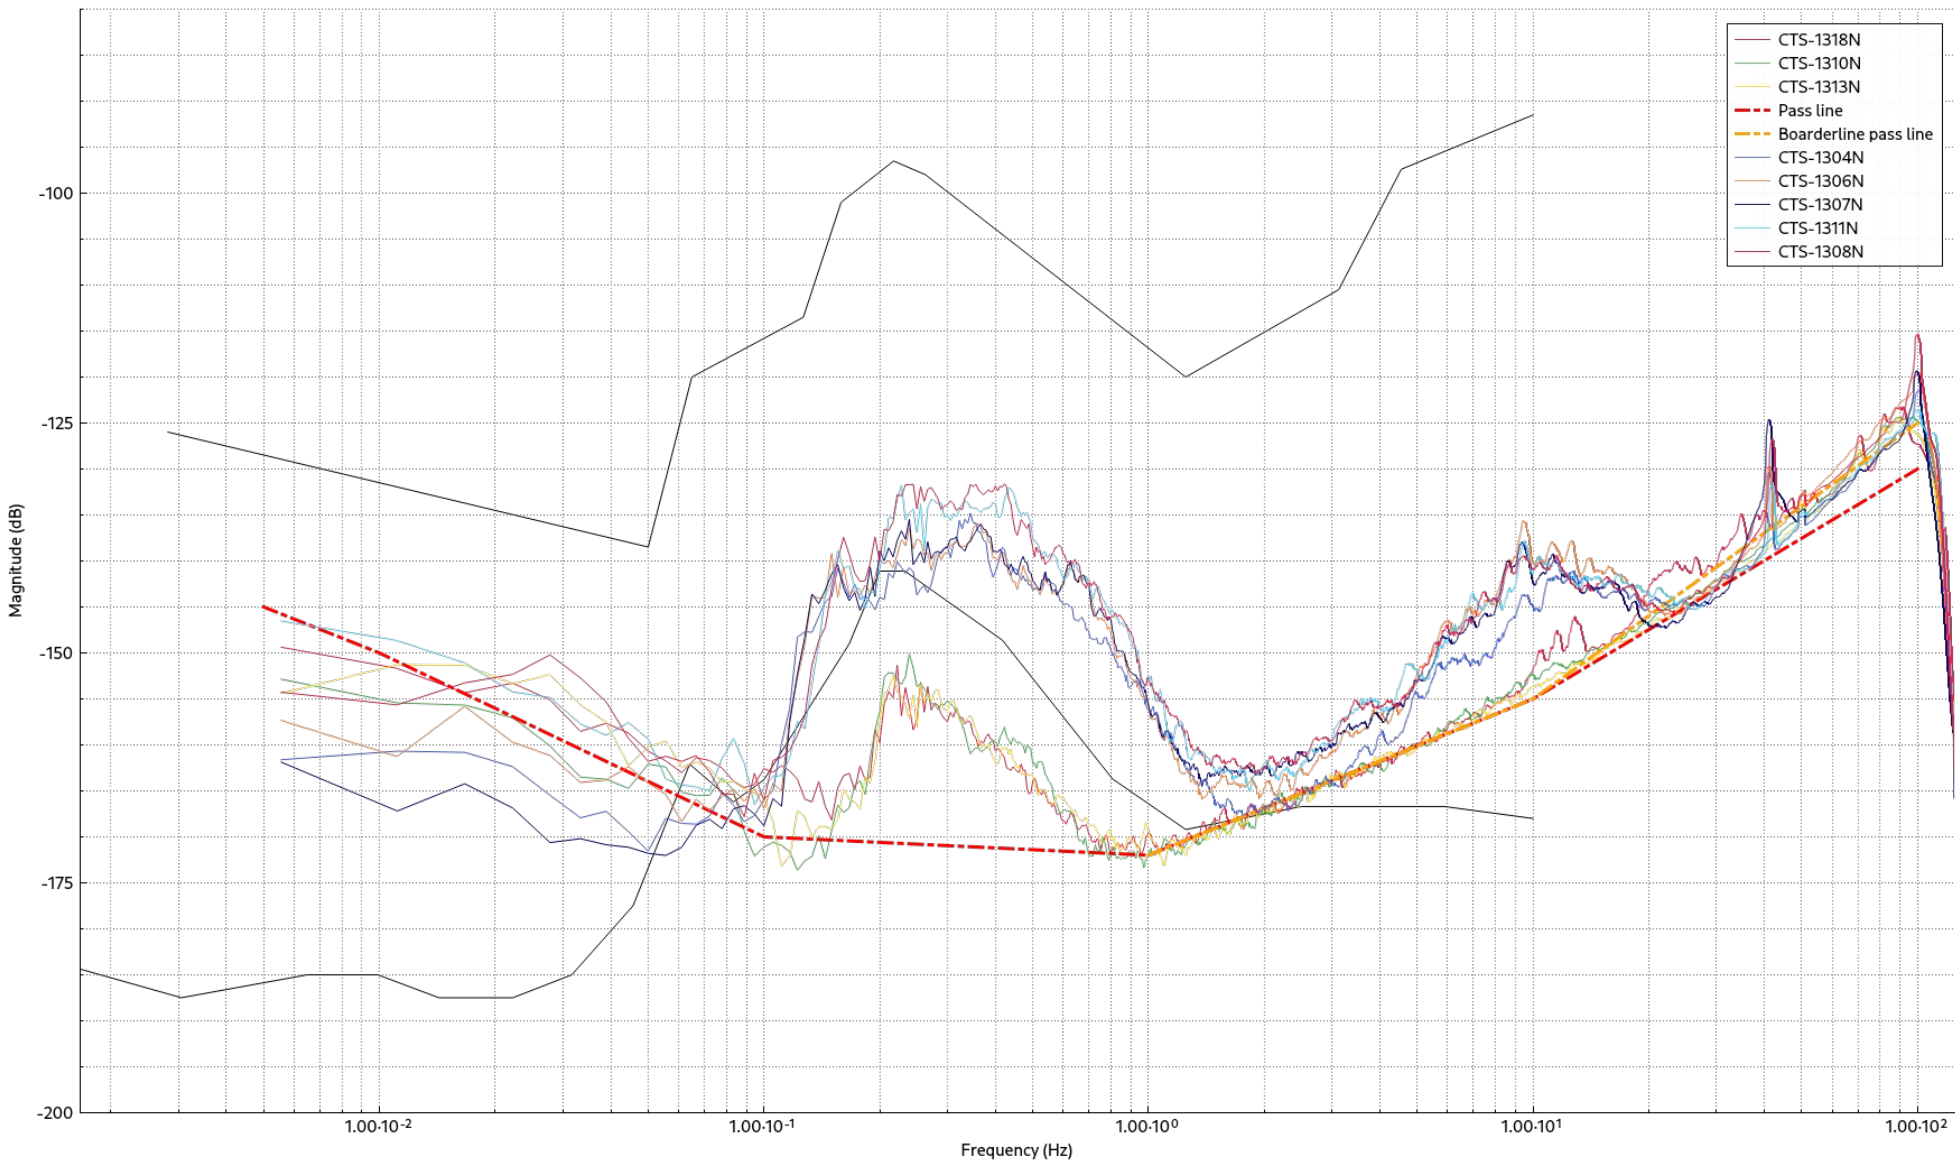

Min Self Noise

250SPS CTS-1318N Fri Nov 22 02:41:24 2024 GMT
250SPS CTS-1310N Thu Nov 21 22:58:54 2024 GMT
250SPS CTS-1313N Fri Nov 22 01:03:54 2024 GMT
250SPS CTS-1304N Mon Nov 18 03:50:12 2024 GMT
250SPS CTS-1306N Mon Nov 18 05:32:42 2024 GMT
250SPS CTS-1307N Mon Nov 18 05:30:12 2024 GMT
250SPS CTS-1311N Tue Nov 19 03:53:40 2024 GMT
250SPS CTS-1308N Tue Nov 19 04:40:07 2024 GMT