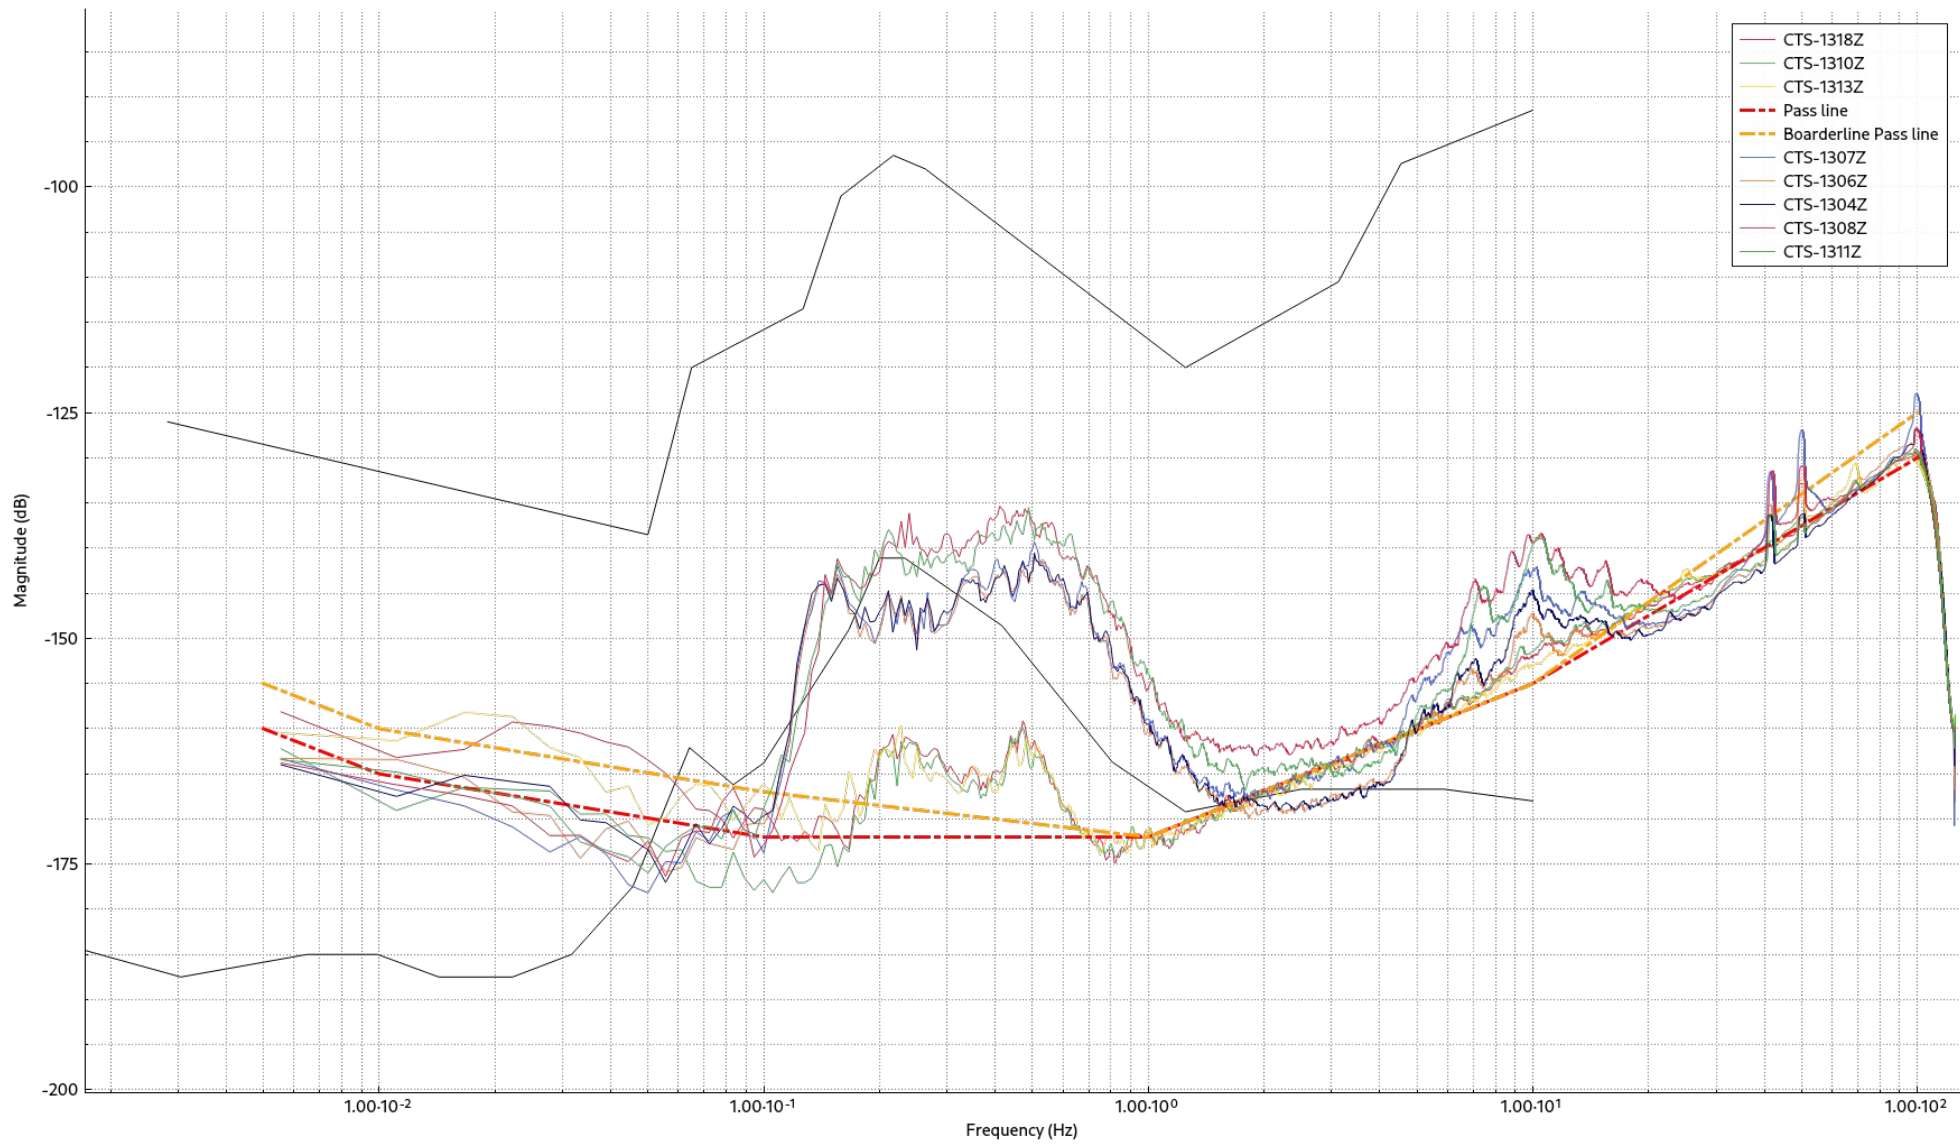

Min Self Noise

250SPS CTS-1318Z Thu Nov 21 22:48:54 2024 GMT  
250SPS CTS-1310Z Thu Nov 21 22:46:24 2024 GMT  
250SPS CTS-1313Z Thu Nov 21 22:16:24 2024 GMT  
250SPS CTS-1307Z Mon Nov 18 02:04:32 2024 GMT  
250SPS CTS-1306Z Mon Nov 18 02:07:02 2024 GMT  
250SPS CTS-1304Z Mon Nov 18 02:09:32 2024 GMT  
250SPS CTS-1308Z Tue Nov 19 04:47:37 2024 GMT  
250SPS CTS-1311Z Tue Nov 19 03:13:40 2024 GMT  
250SPS CTS-1311Z Tue Nov 19 03:12:37 2024 GMT